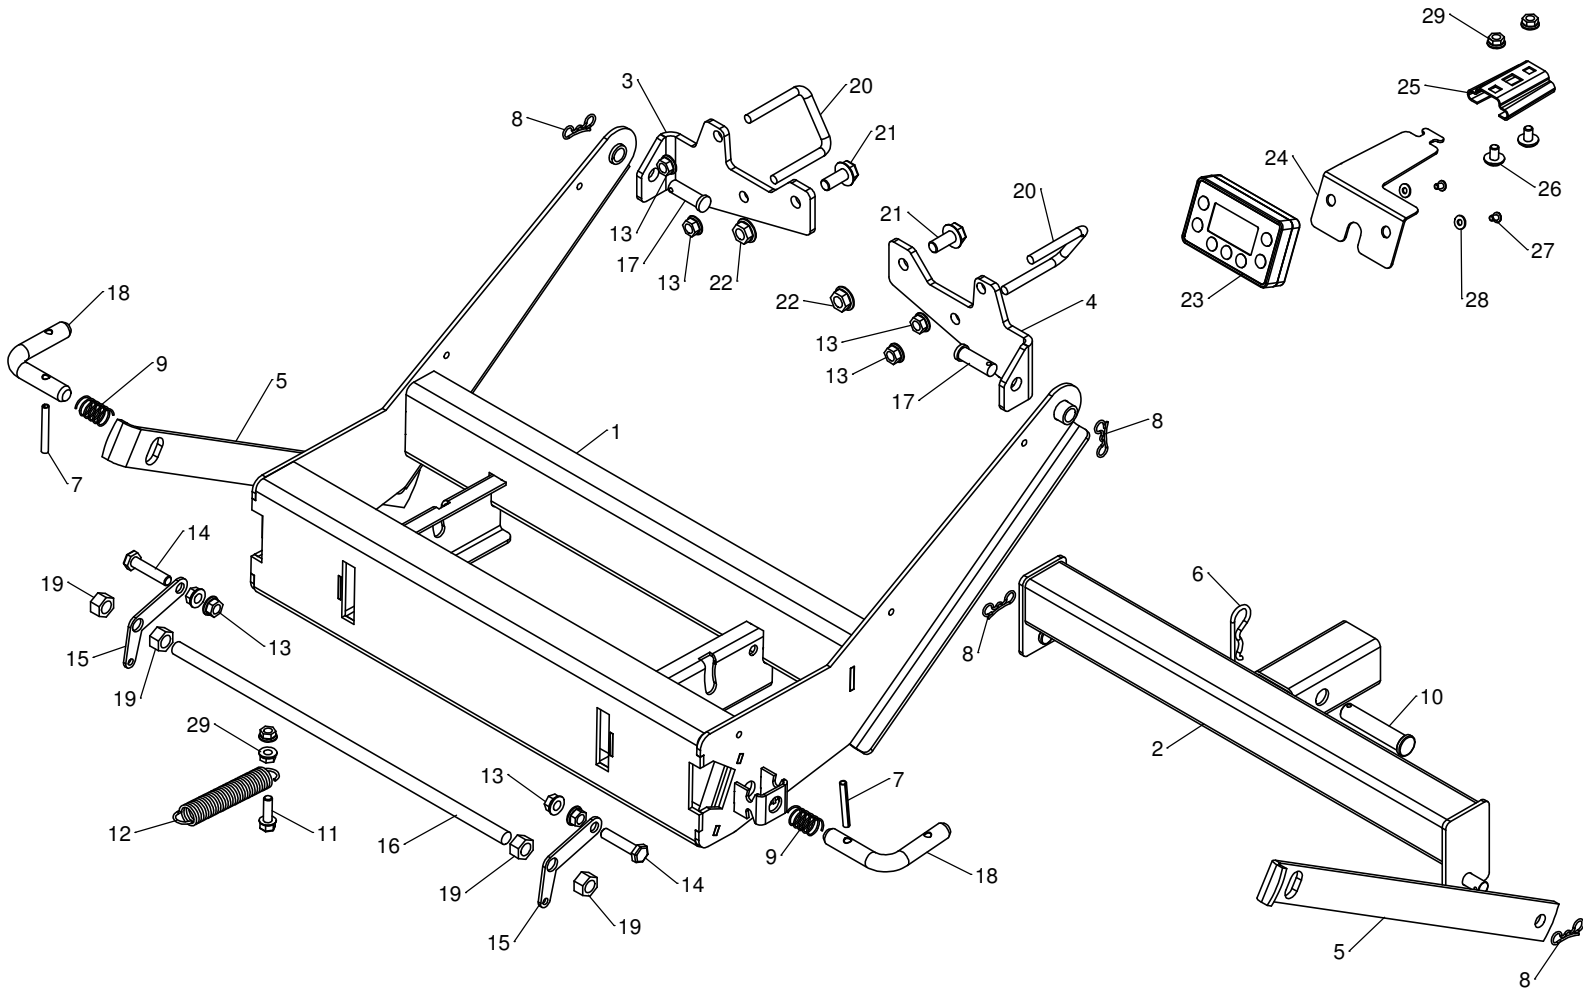

# LP68757 - MDXUV Gator Hitch

#	Part #	Qty	Description
1	ST50710	1	Spreader Mount Frame MDXUV
2	ST50709	1	Hitch WA MDXUV
3	ST50707	1	Top Angle MDXUV LH
4	ST50708	1	Top Angle MDXUV RH
5	ST50366	2	Support Link HPX, TH-TS, 550
6	ST43469	1	Spring Cotter Pin
7	ST50358	2	Roll pin 1/4" x 2"
8	ST50237	4	Bowtie Clip 1/2"
9	ST50360	2	Spring
10	ST50373	1	Clevis Pin $\varnothing$ 5/8" x 3"
11	ST65014	1	5/16 x 1 Flange Bolt
12	ST50223	1	Spring
13	ST65012	8	3/8 Flange Nut
14	ST65091	2	3/8 x 1-3/4 Hex Bolt
15	ST50298	2	Latch Side
16	ST43296	1	1/2" Thread Rod x 17"
17	ST50227	2	1/2" x 1-1/2" Clevis Pin

#	Part #	Qty	Description
18	ST50359	2	Locking Pin 5/8"dia S.S
19	ST65034	4	1/2" Nut
20	ST60072	2	3/8 U-Bolt
21	ST65197	2	7/16 x 1 Flange Bolt
22	ST65198	2	7/16 Flange Nut
23	ST48613	1	User Interface
24	ST50957	1	Mounting Bracket Display
25	ST48296	1	Bracket Receiver
26	ST65031	2	5/16 x 1/2 Truss Head Bolt
27	ST65275	2	M5x8 Button-Head Screw
28	ST65260	2	M5 Flat Washer
29	ST65008	4	5/16 Flange Nut
-	ST50940	1	Power Harness
-	ST50974	1	Display Cable